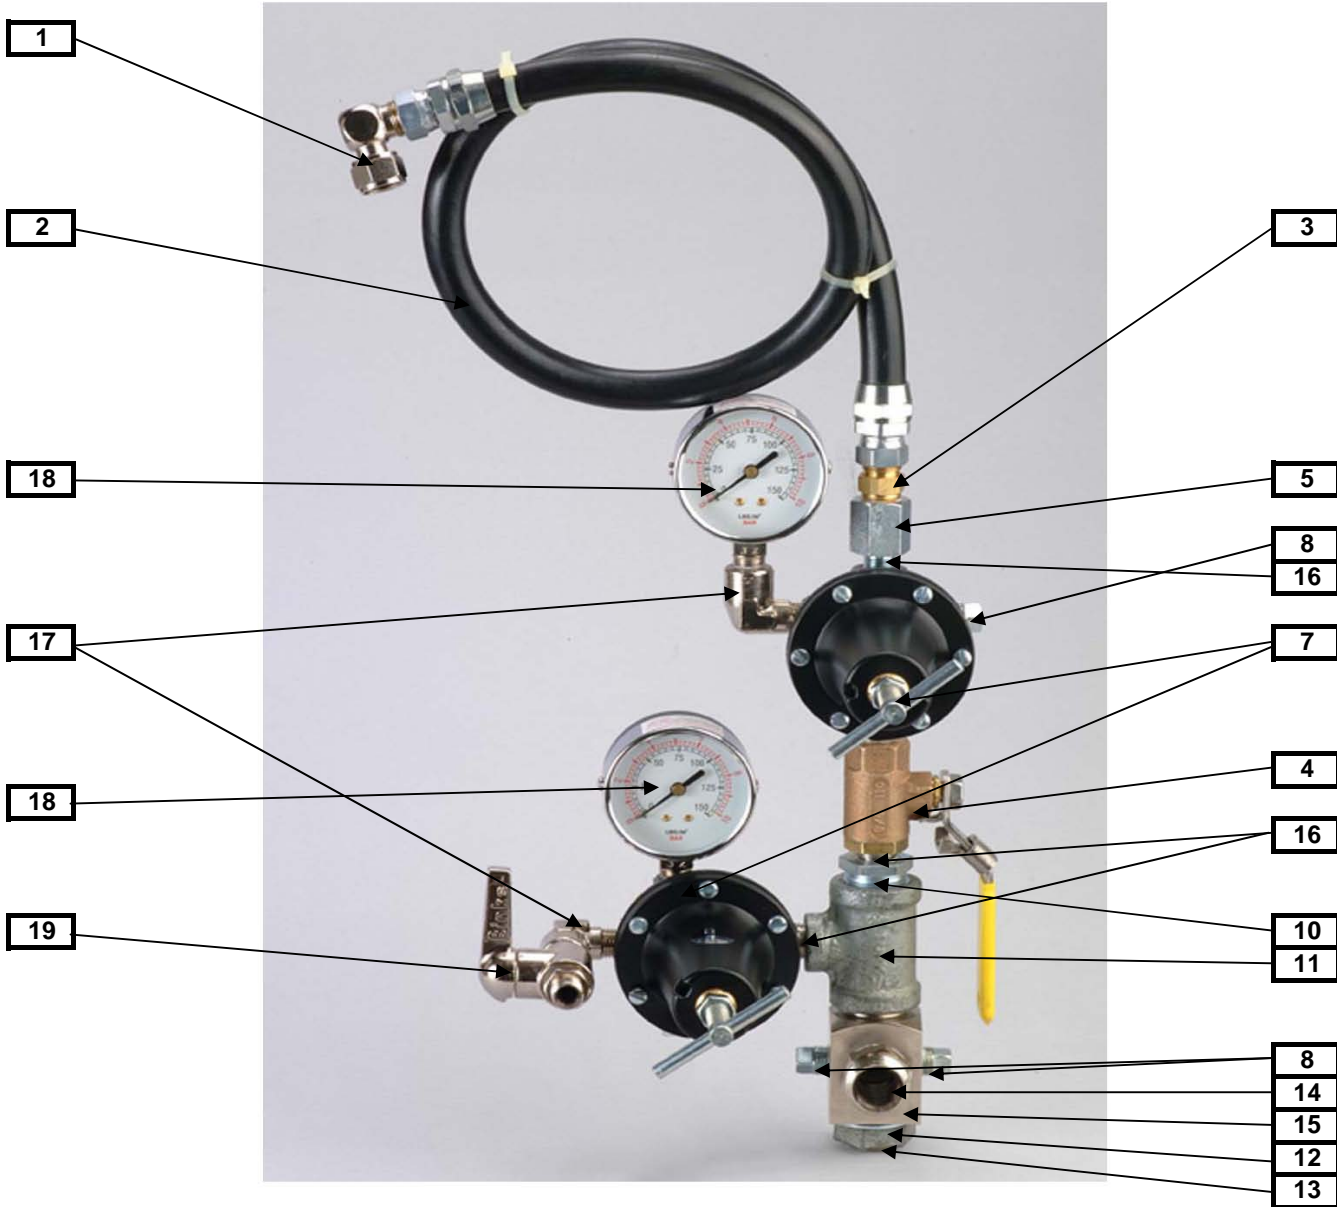

AIR CONTROL ASSY. (3/8")

41-11459

BINKS®

77- 5355

FOR USE WITH 6" AIR MOTORS & SMALLER

ITWIF TECH SUPPORT - ELECTRONIC PRODUCT LITERATURE
COPY OF THIS ELECTRONIC FILE CAN BE OBTAINED BY E-MAILING
jzangora@itwif.com or btobiaski@itwif.com

AIR CONTROL ASSY. (3/8")

41-11459

BINKS®

77- 5355

PARTS LIST

ITEM	PART NO.	DESCRIPTION	QTY.
1	73-16	3/8 NPS CONN	1
2	71-3284	HOSE ASSY. 3/8 NPS X 30"	1
3	83-574	D.M. NIPPLE 3/8 NPT X 38 NPS	1
4	73-91100	SAFETY VENTED BALL VALVE 3/8 (F) NPT	1
5	20-4465	ADAPTER 1/4 NPT (M) X 3/8 NPT (F)	1
7	HAR-507	60 CFM AIR REGULATOR	2
8	86-558	1/4 NPT SQ. HD. PLUG	5
10	20-2212	BUSHING 3/4 (M) X 3/8 (F)	1
11	20-3065	PIPE TEE 3/4 NPT X 3/4 NPT X 3/8 NPT	1
12	20-3342	LOCKWASHER 7/8 (SHAKEPROOF)	1
13	20-394	HEX NUT 1/2 NPS	1
14	83-1822	D.M. NIPPLE 3/4 NPT X 3/4 NPS	1
15	41-12458	3/4 MANIFOLD	1
16	20-2095	3/8 NPT X 1 1/2 LG NIPPLE (GALV)	3
17	86-563	ST. ELBOW 1/4 NPT (M) X 1/4 NPT (F)	3
18	83-1290	150 # GAUGE 1/4 NPT	2
19	72-83030	BALL VALVE 1/4 (M) X 1/4 (M) **	1